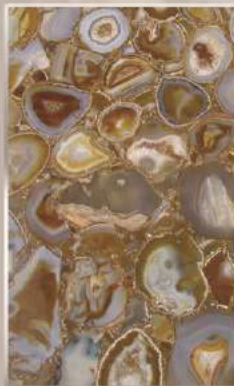

The background is a close-up of a light beige or cream-colored artificial stone surface. It features a complex, organic pattern of thin, dark brown veins that meander across the surface. A thick, white, wavy line starts from the top left corner and curves downwards and to the right, partially overlapping the stone pattern.

ZC-2006

GEM STONES

Measurement:
1000*2000 mm

Thickness: 18 mm

Gem stones

GS series

Thickness: 18 mm

GS B

Group A

Ebony
379

Wenge
376

Zebra
291

Whit ash
388

Group B

Rosewood
248

Old Rosewood
1166