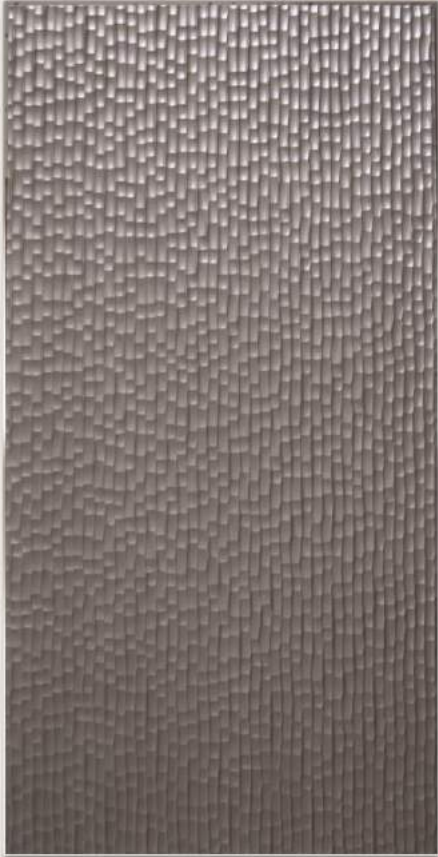

Group B

sea

3015

Helsinki

Albert

Broadcast

Carnaby

Bamboo

The background is a close-up of a light beige or cream-colored artificial stone surface. It features a complex, organic pattern of thin, dark brown veins that meander across the surface. A thick, white, wavy line starts from the top left corner and curves downwards and to the right, partially overlapping the stone pattern.