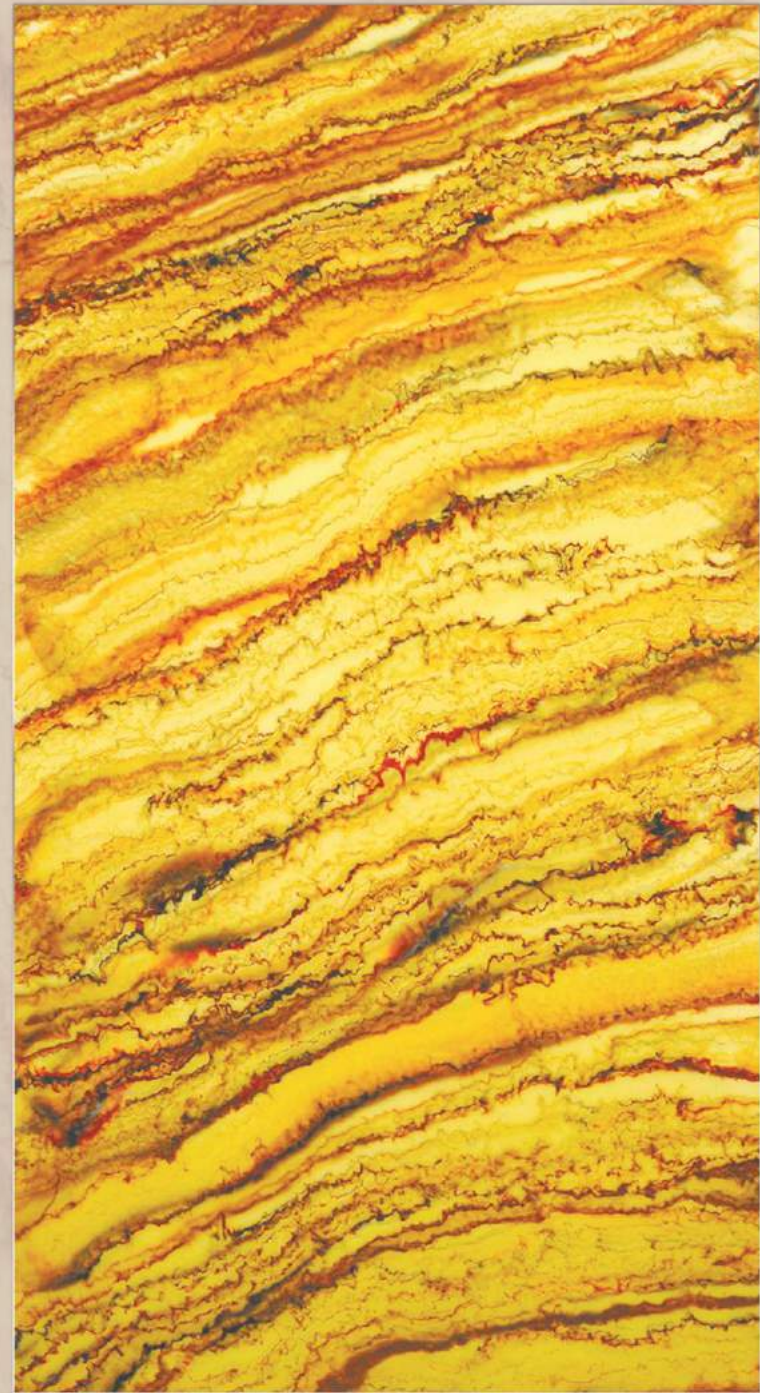

309 >>