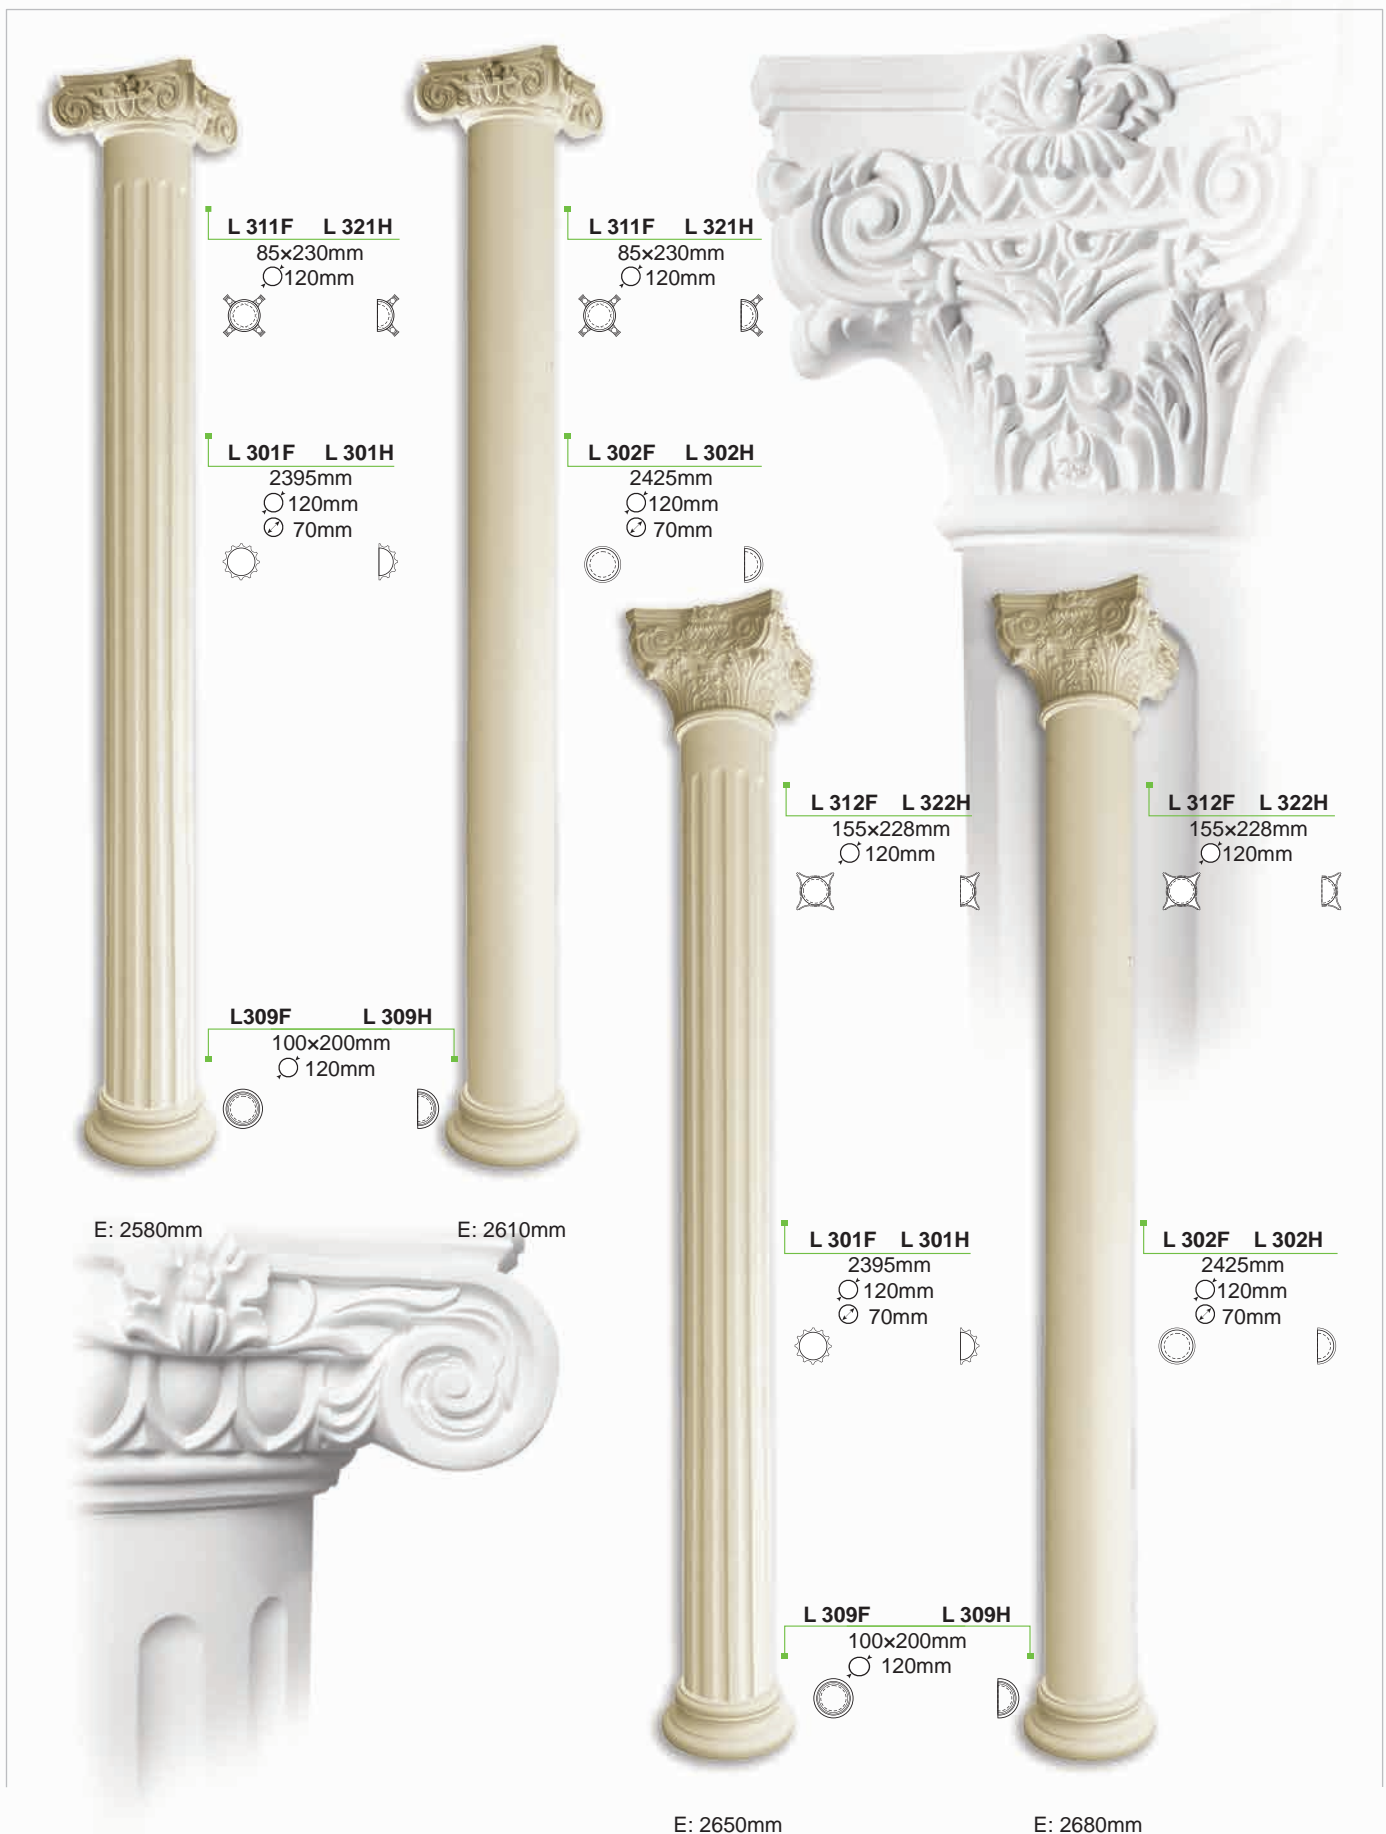

**PL 258L + CR 719 + PL 258R**

**PL 267 + CR 719 + PL 267**

**PL 259 L/R**  
191x216x65mm

**PL 258 L/R**  
189x214x64mm

**PL 267**  
212x212x30mm

**PL 255**  
255x135x30mm

Capital head

Diameter Size	Width Size	Height Size	●	◐
∅ 120mm	230mm	85mm	L 311 F	L 321 H
∅ 150mm	265mm	105mm	L 313 F	L 323 H
∅ 180mm	300mm	115mm	L 315 F	L 325 H
∅ 200mm	360mm	125mm	L 317 F	L 327 H

Capital head

Diameter Size	Width Size	Height Size	●	◐
∅ 120mm	228mm	155mm	L 312 F	L 322 H
∅ 150mm	290mm	207mm	L 314 F	L 324 H
∅ 180mm	330mm	245mm	L 316 F	L 326 H
∅ 200mm	375mm	257mm	L 318 F	L 328 H

Base

Diameter Size	Width Size	Height Size	●	◐
∅ 120mm	200mm	100mm	L 309 F	L 309 H
∅ 150mm	240mm	130mm	L 310 F	L 310 H
∅ 180mm	280mm	145mm	L 319 F	L 319 H
∅ 200mm	310mm	160mm	L 320 F	L 320 H

Body

Diameter Size	⊗ Fluted	○ Plain
∅ 120mm	L 301	L 302
∅ 150mm	L 303	L 304
∅ 180mm	L 305	L 306
∅ 200mm	L 307	L 308
Height Size	2395mm	2425mm